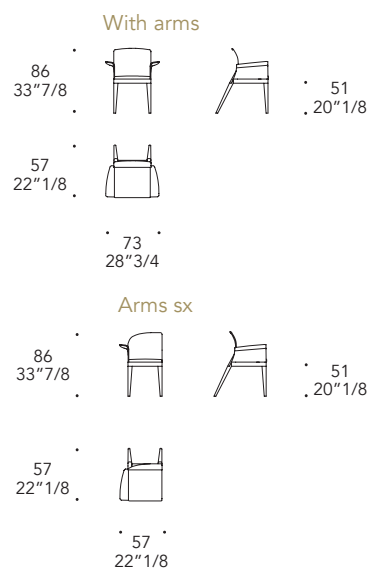

SIT

Design · *pininfarina*

SEDUTA SEAT | 1

Rivestimento in
Upholstery in:

Tessuto
Fabric

MATERIAL SHEET-A

Extra
Super
C.O.M.
Luxury

Pelle
Leather