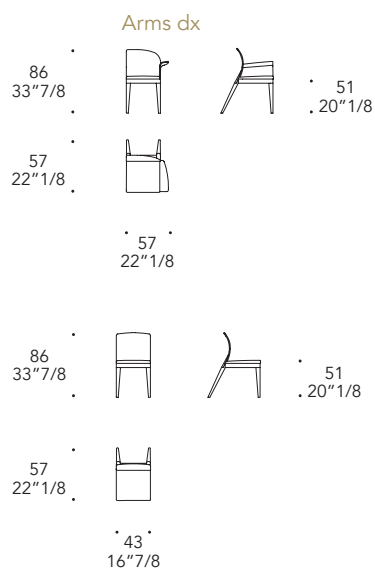

SIT

Design · *pininfarina*

SEDUTA SEAT | 1

Rivestimento in
Upholstery in:

Tessuto
Fabric

MATERIAL SHEET-A

Extra
Super
C.O.M.
Luxury

Pelle
Leather